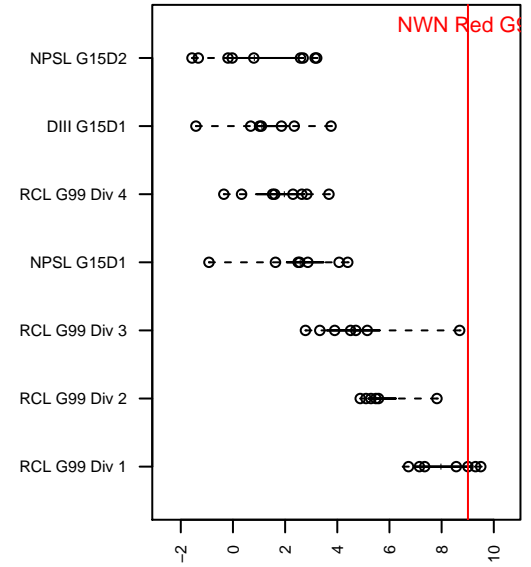

**attack and defense rating
relative to others at age
and all opponents in last 13 months**