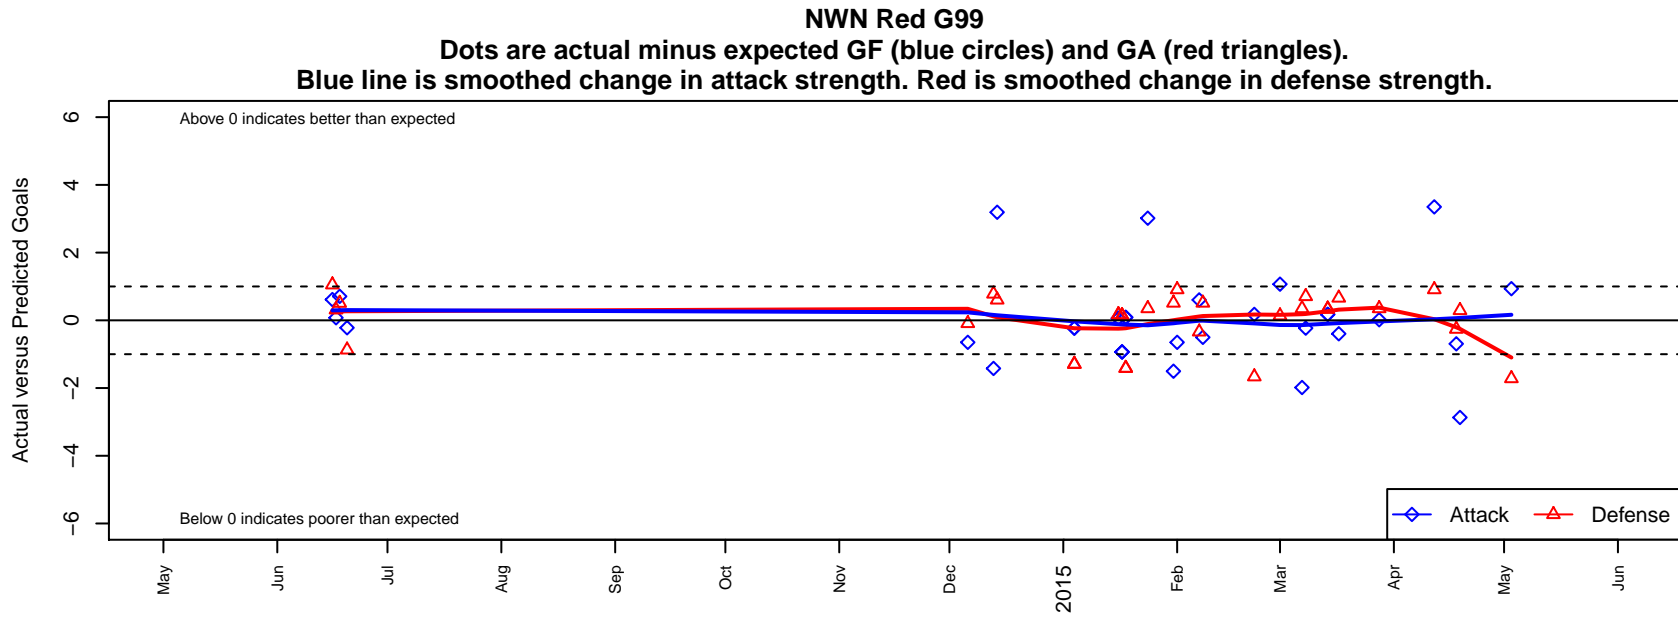

**attack and defense variance (black dot)
relative to other teams
and top 10 in region**

**attack and defense rating
relative to others at age
and all opponents in last 13 months**

NWN Red G99

Northwest Nationals
Mountlake Terrace, WA
G99 total strength=1793
attack=33 defense=29.52
fall league = RCL G99 Div 1

alt names used:
NW Nationals 99 Red (WA) (SC)
NWN G99 Red A
NWN G99 Red A
NWN G99 Red A
NW Nationals 99 Red

Venues played:
2014 Far West Regionals U14
2014 RCL G99 Div 1
2014 FWRL G99
2014 PacNW Winter Classic FWRL U15
2014 WYS Championship G99